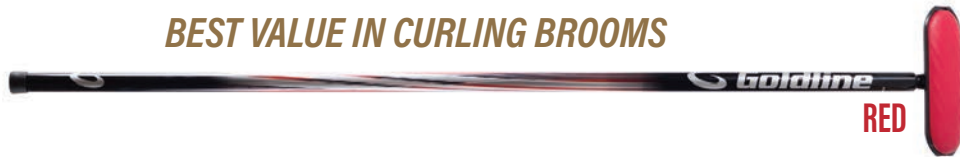

The AIR Line

AIR HEAD OFFERS FULL 360° ROTATION

FG360 AIR 1" or 1-1/8"

WCF approved when paired with Air Pro pads.

FG AIR 1" only

Equipped with the stationary version of the AIR Head and an Airway pad.

BEST VALUE IN CURLING BROOMS

AIR HEAD Fits 1" or 1-1/8"

Allows curlers to sweep more precisely for line through focused weight transfer to a precise and smaller surface area.

AIR X HEAD Fits 1" or 1-1/8"

Sweep more effectively for weight with a larger surface area.

BROOM HEAD COVER

Breathable stretch fabric allows broom head to dry while covered.

AIRWAY & AIRWAY X

Durable and effective – lasts for approximately 25 games, or a full season of weekly play.

fluorescent orange | lime | red | blue | plum | pink

Delivery Devices

SABER

Unique 2-in-1 device is both a stick and a broom.

Silver 1" Handle

SABER HEAD

Available in 1" or 1-1/8"

EXCALIBUR DELIVERY STICK

Cleanest release of any delivery device.